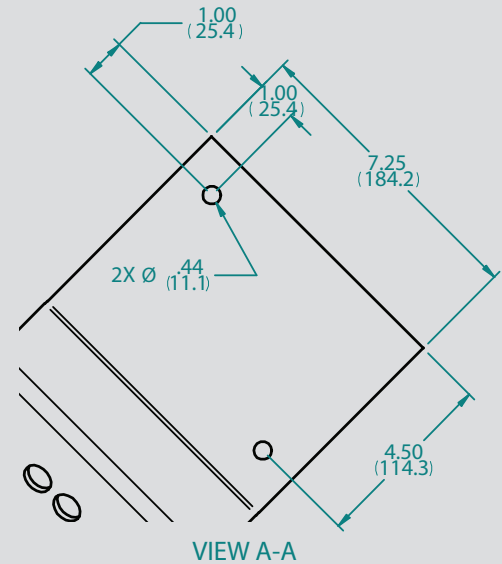

ACA2
Mounting Bracket

ACA2

Aluminum corner mount bracket with female inserts (black)

- ACA2W (white)

Architectural Drawings

Dimensions are in inches

MOOG

Sensor and Surveillance Systems