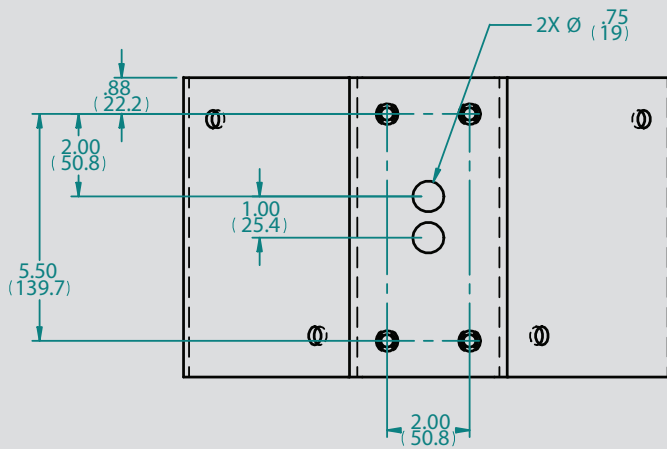

ACA2
Mounting Bracket

ACA2

Aluminum corner mount bracket with female inserts (black)

- ACA2W (white)

Architectural Drawings

Dimensions are in inches

MOOG

Sensor and Surveillance Systems