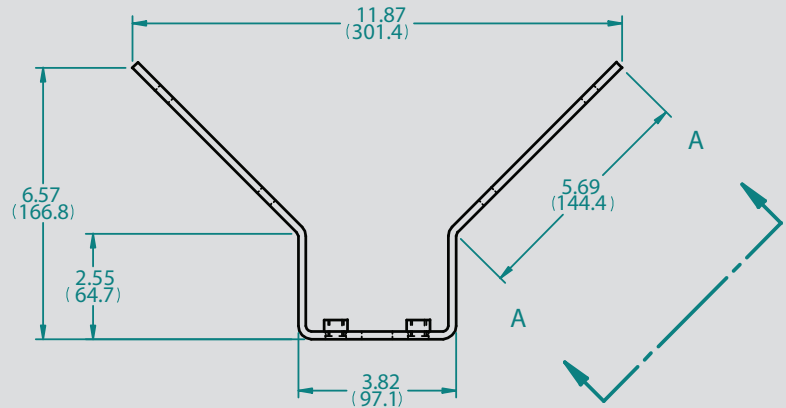

ACA2
Mounting Bracket

ACA2

Aluminum corner mount bracket with female inserts (black)

- ACA2W (white)

Architectural Drawings

Dimensions are in inches

MOOG

Sensor and Surveillance Systems