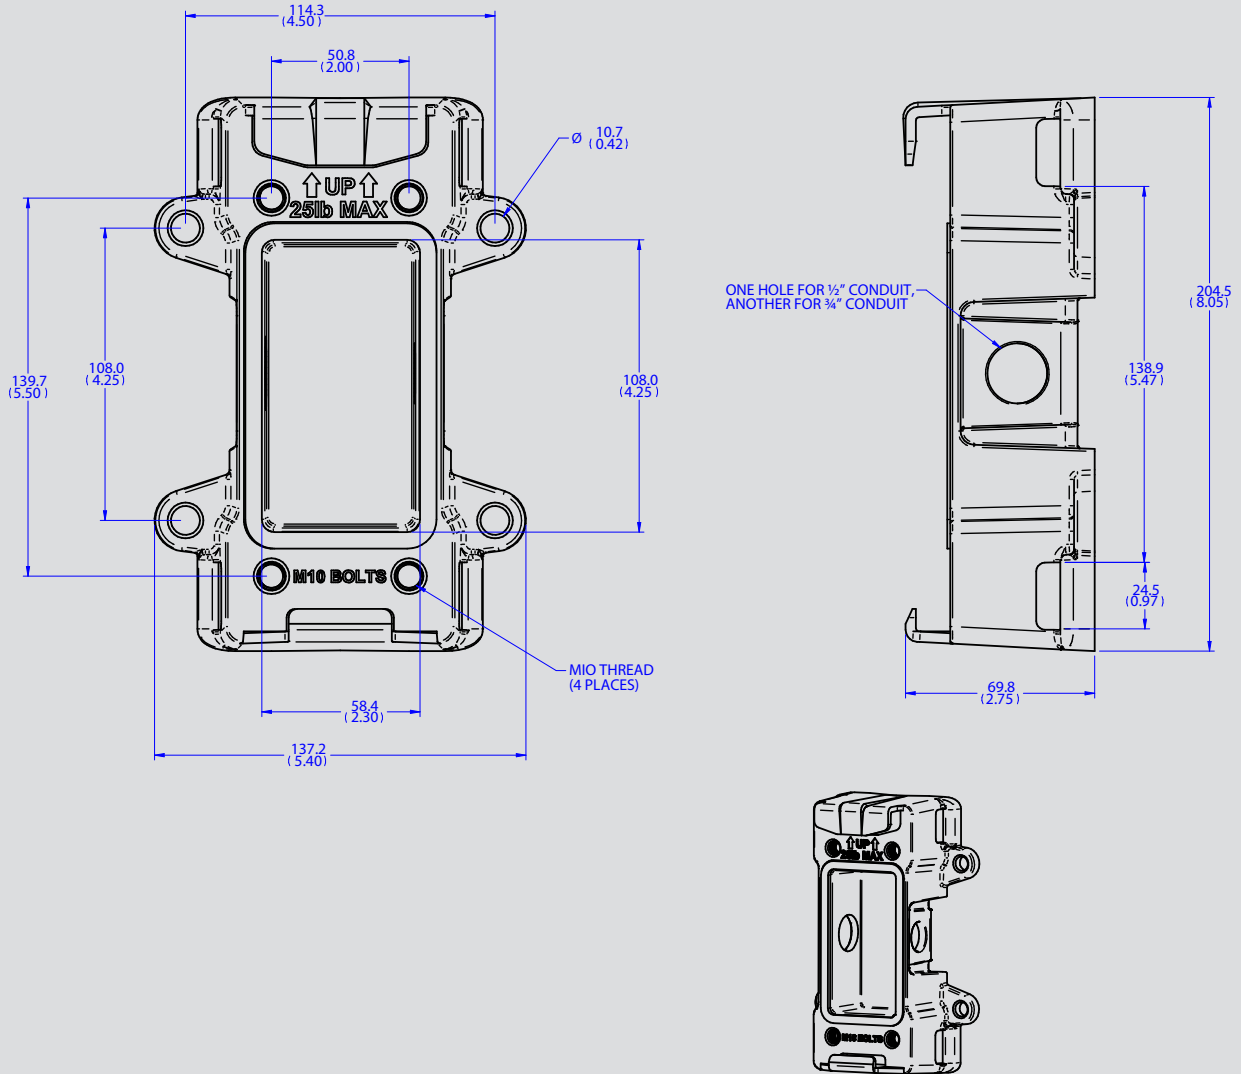

APM6
Mounting Bracket

APM6

APM6

Aluminum pole / wall mount adapter with pole straps

Architectural Drawings

Dimensions are in inches

MOOG

Sensor and Surveillance Systems