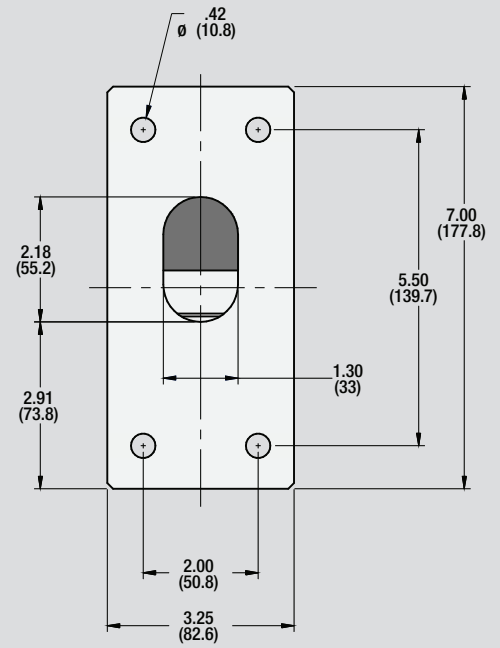

WM10SS
Stainless Steel Wall Mount

WM10SS

10" (257mm) wall mount with 1.5" NPT threaded connection for EXO Series Cameras, and other dome enclosures.

Architectural Drawings

Dimensions are in inches (mm)
Material: 316 Stainless Steel