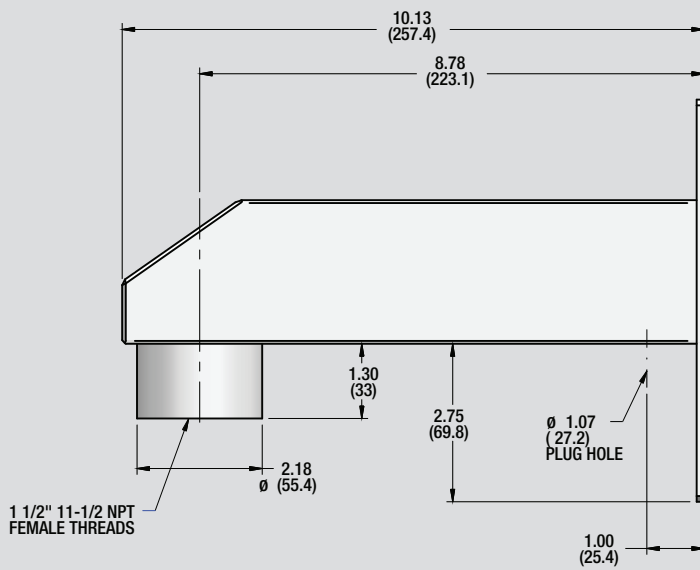

WM10SS
Stainless Steel Wall Mount

WM10SS

10" (257mm) wall mount with 1.5" NPT threaded connection for EXO Series Cameras, and other dome enclosures.

Architectural Drawings

Dimensions are in inches (mm)
Material: 316 Stainless Steel