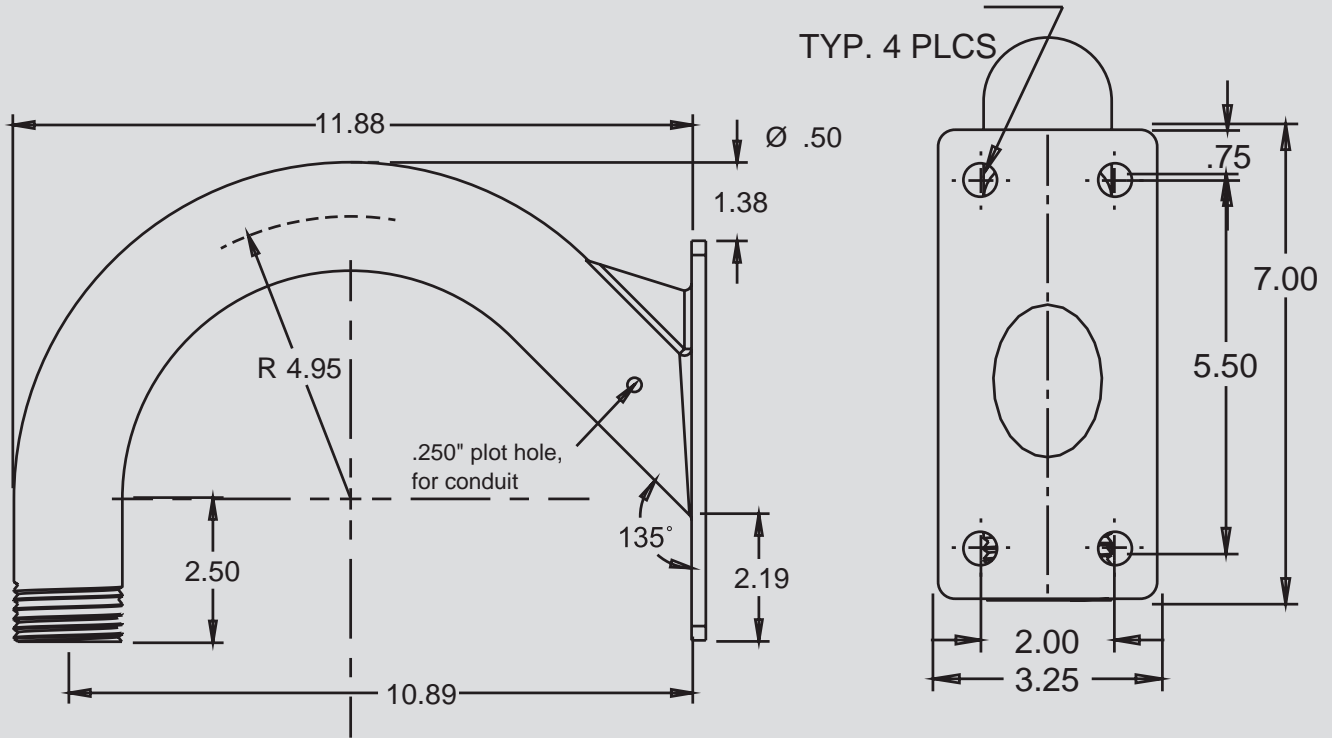

WM20G
Gooseneck Wall Bracket

WM20G

WM20G

Aluminum gooseneck wall bracket

Architectural Drawings

Dimensions are in inches (mm)

MOOG

Sensor and Surveillance Systems